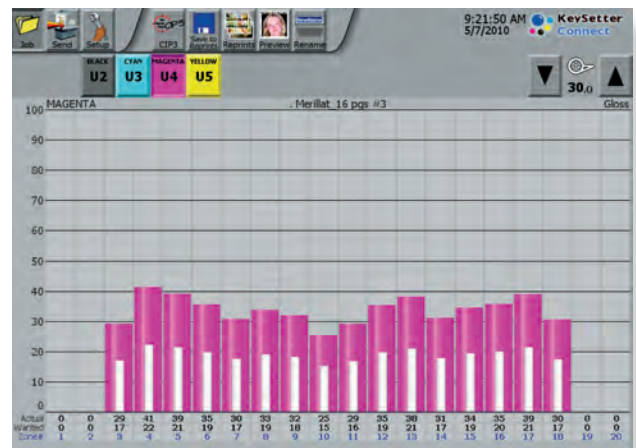

KEYSETTER
CONNECT

X MARKS THE SPOT OF EFFICIENCY.

KEYSETTER CONNECT AUTOMATIC INK KEY SETTING

Benefits of KeySetter Connect

- Short learning curve – easy to operate
- Stores setting for job re-runs
- Intelligently learns from each print run
- Saves time, material and money

Xitron's KeySetter Connect integrates your prepress workflow with your press console, automatically calculating the proper ink key settings for each job and communicating them directly to the press. Make-ready time is significantly reduced and paper waste is cut by as much as two-thirds. More jobs can be produced in less time and pressroom labor savings result in an average payback of less than one year.

KeySetter Connect includes the hardware and software necessary for integration with one of the compatible presses listed. Installation is simple, and training can typically be accomplished in a single afternoon. This means that KeySetter Connect starts saving money right away.