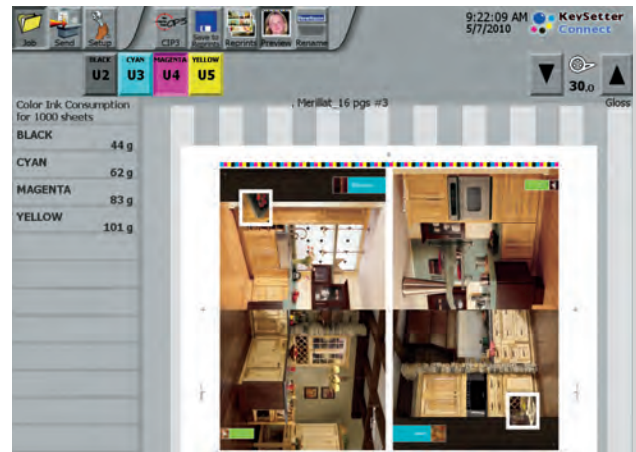

KEYSETTER
CONNECT

X MARKS THE SPOT OF EFFICIENCY.

KEYSETTER CONNECT AUTOMATIC INK KEY SETTING

Benefits of KeySetter Connect

- Short learning curve – easy to operate
- Stores setting for job re-runs
- Intelligently learns from each print run
- Saves time, material and money

Xitron's KeySetter Connect integrates your prepress workflow with your press console, automatically calculating the proper ink key settings for each job and communicating them directly to the press. Make-ready time is significantly reduced and paper waste is cut by as much as two-thirds. More jobs can be produced in less time and pressroom labor savings result in an average payback of less than one year.

KeySetter Connect includes the hardware and software necessary for integration with one of the compatible presses listed. Installation is simple, and training can typically be accomplished in a single afternoon. This means that KeySetter Connect starts saving money right away.